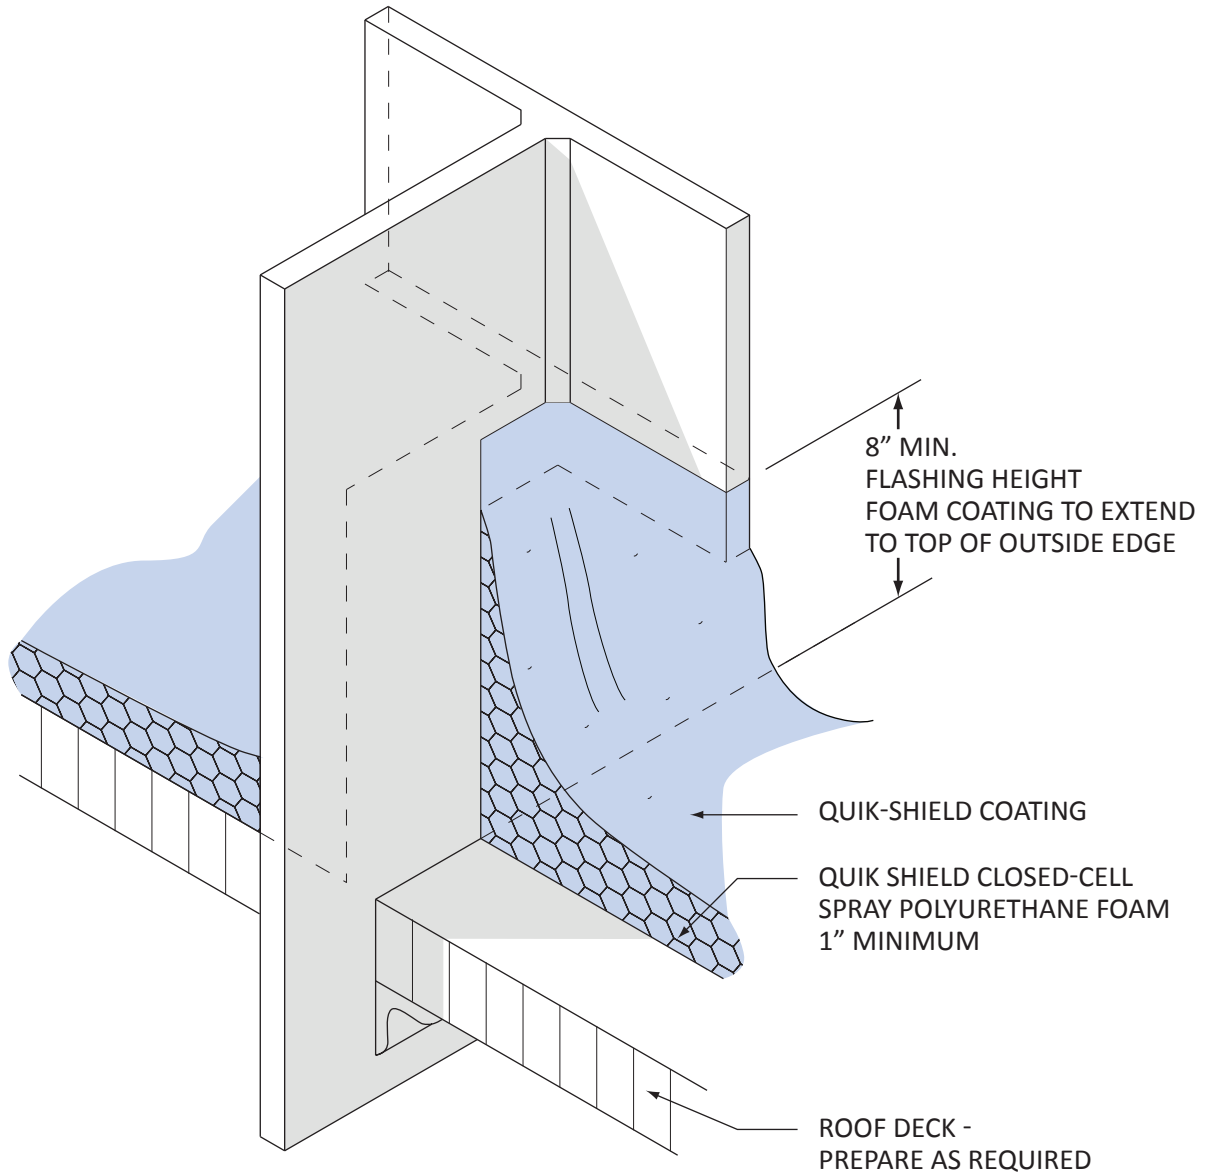

# QUIK-SHIELD

STRUCTURAL MEMBER THROUGH  
ROOF DECK  
QSR-015 07-2012

SWD Urethane  
Mesa, Arizona  
800-828-1394  
swdurethane.com