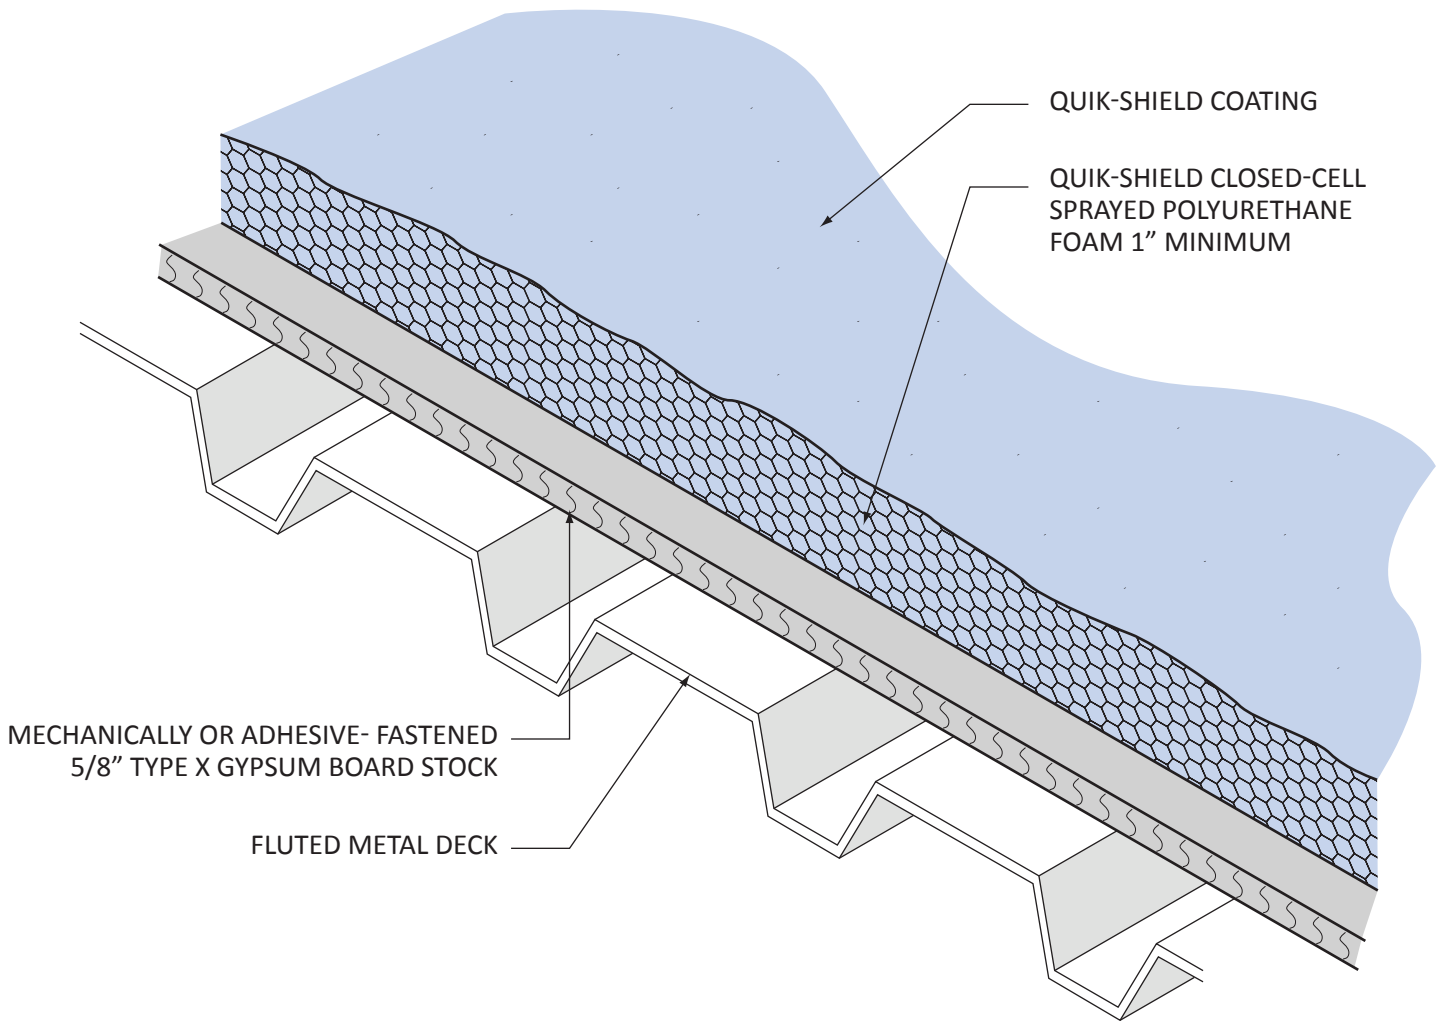

QUIK-SHIELD

SEE UL LISTING FOR ACCEPTABLE 1 HOUR FIRE RATING DETAILS

1 HOUR - CLASS 'A' METAL DECK
ROOF ASSEMBLY
QSR-141 07-2012

SWD Urethane
Mesa, Arizona
800-828-1394
swdurethane.com